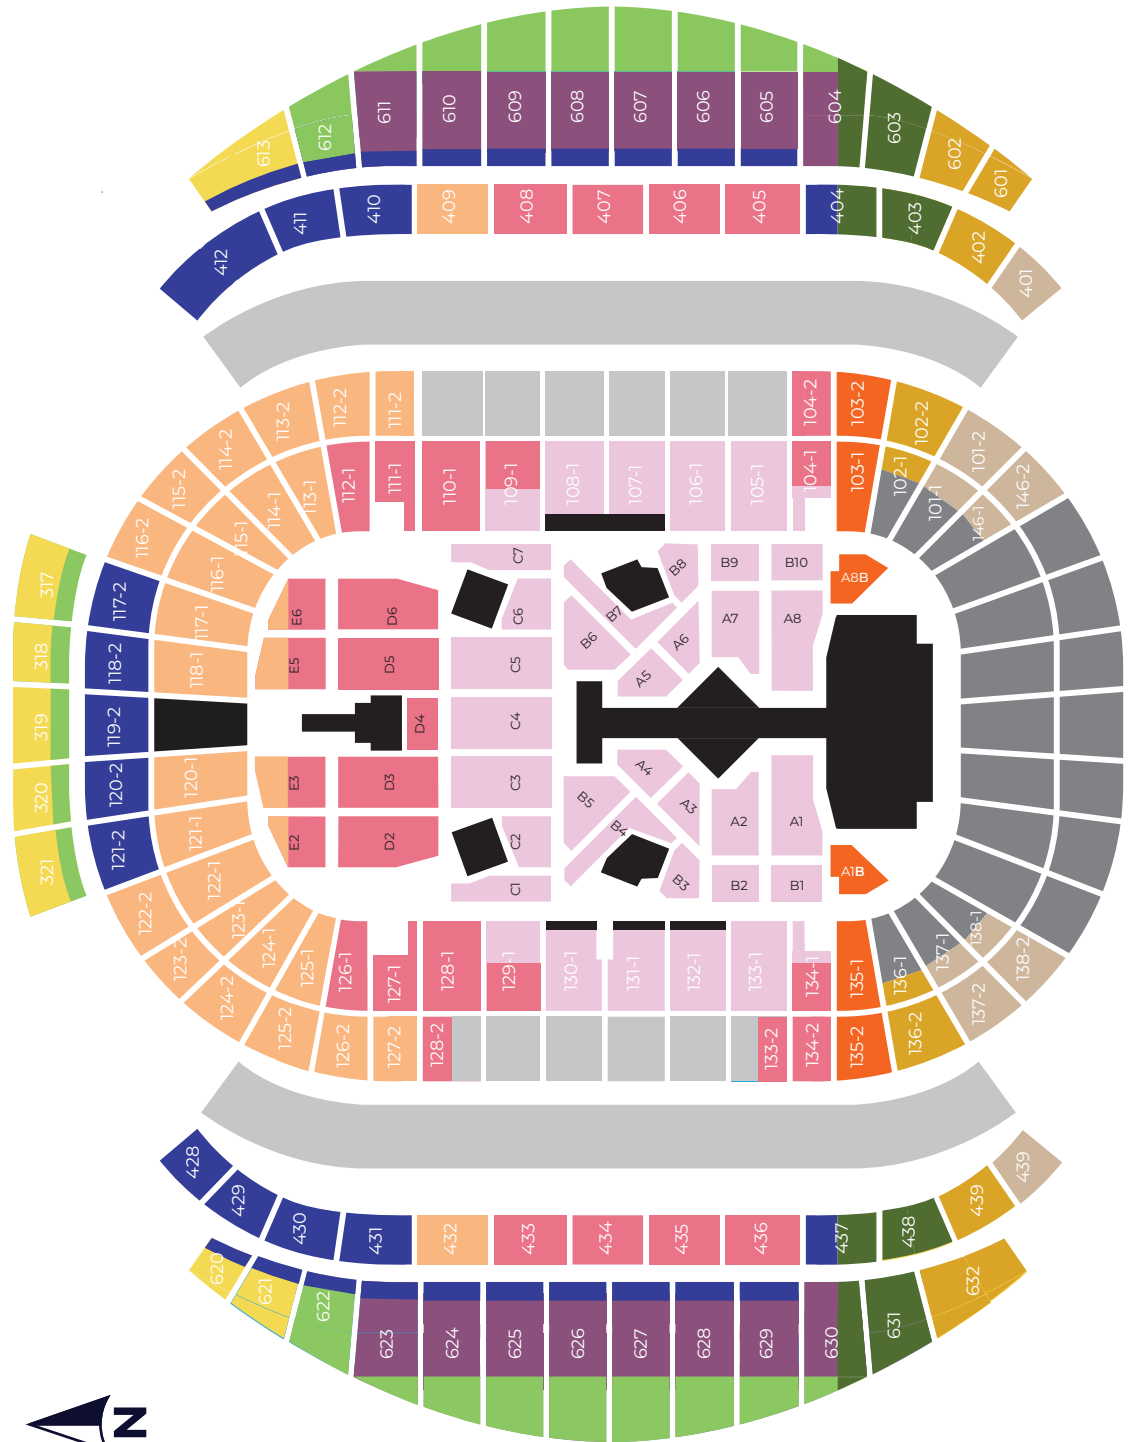

# Taylor Swift | The Eras Tour 2024

- A RESERVE
- B RESERVE
- C RESERVE
- D RESERVE
- E RESERVE
- F RESERVE
- G RESERVE
- C RESERVE SIDE VIEW PARTIALLY OBSTRUCTED
- F RESERVE SIDE VIEW PARTIALLY OBSTRUCTED
- G RESERVE SIDE VIEW PARTIALLY OBSTRUCTED
- H RESERVE RESTRICTED VIEW

Map for indicative purposes