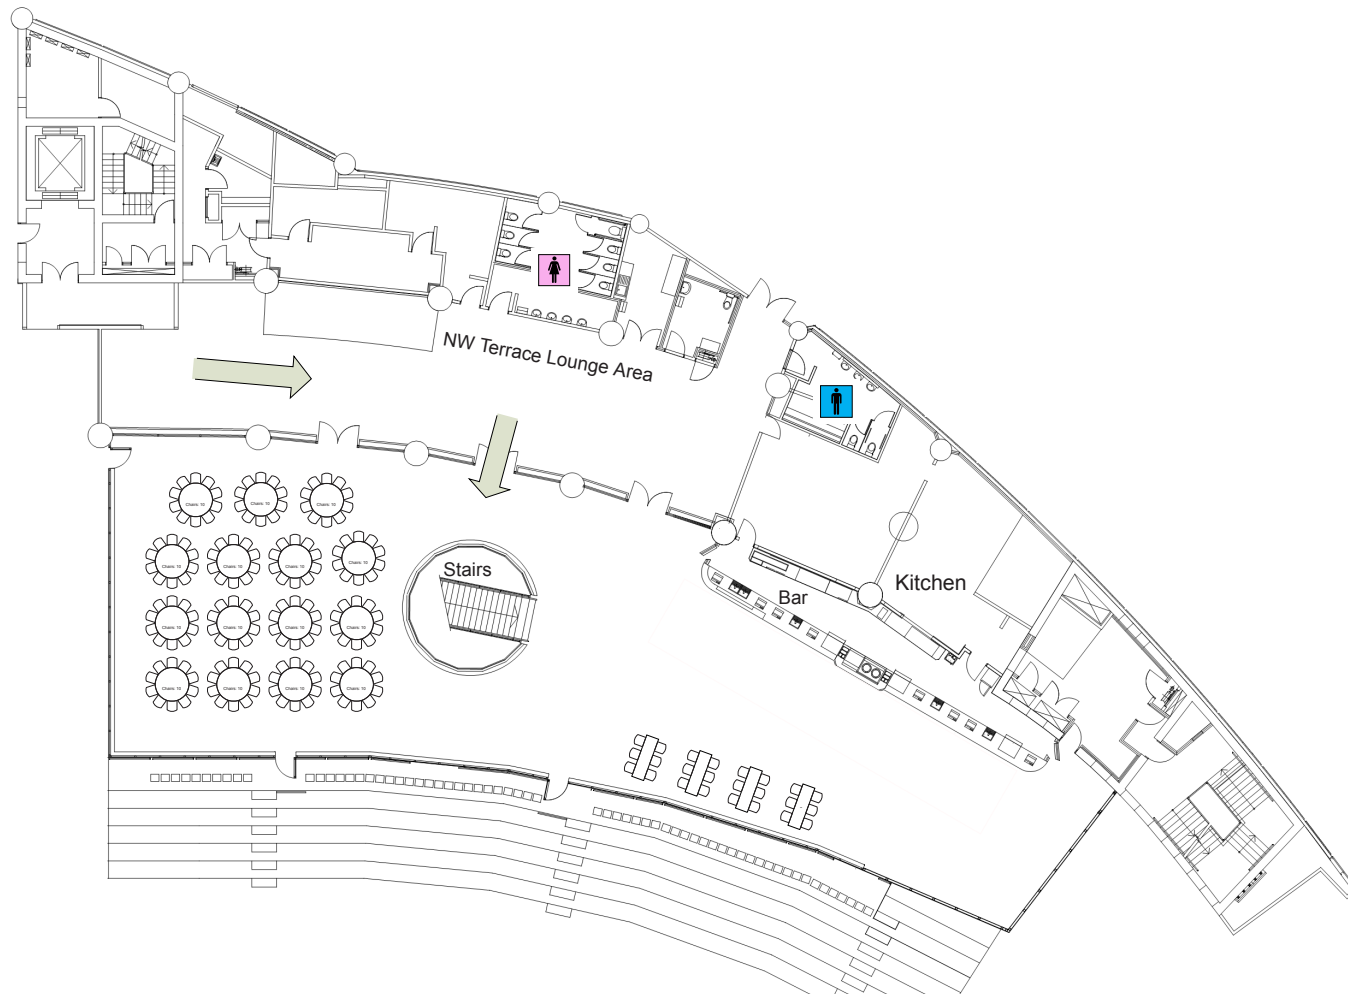

# The Deck (Terrace)

Level 2 West

Banquet 150pax

This room is replicated on the South West end of the Western Grandstand known as: The Gallery

# The Deck (Terrace)

Level 2 West

Cocktail 500pax

This room is replicated on the South West end of the Western Grandstand known as: The Gallery