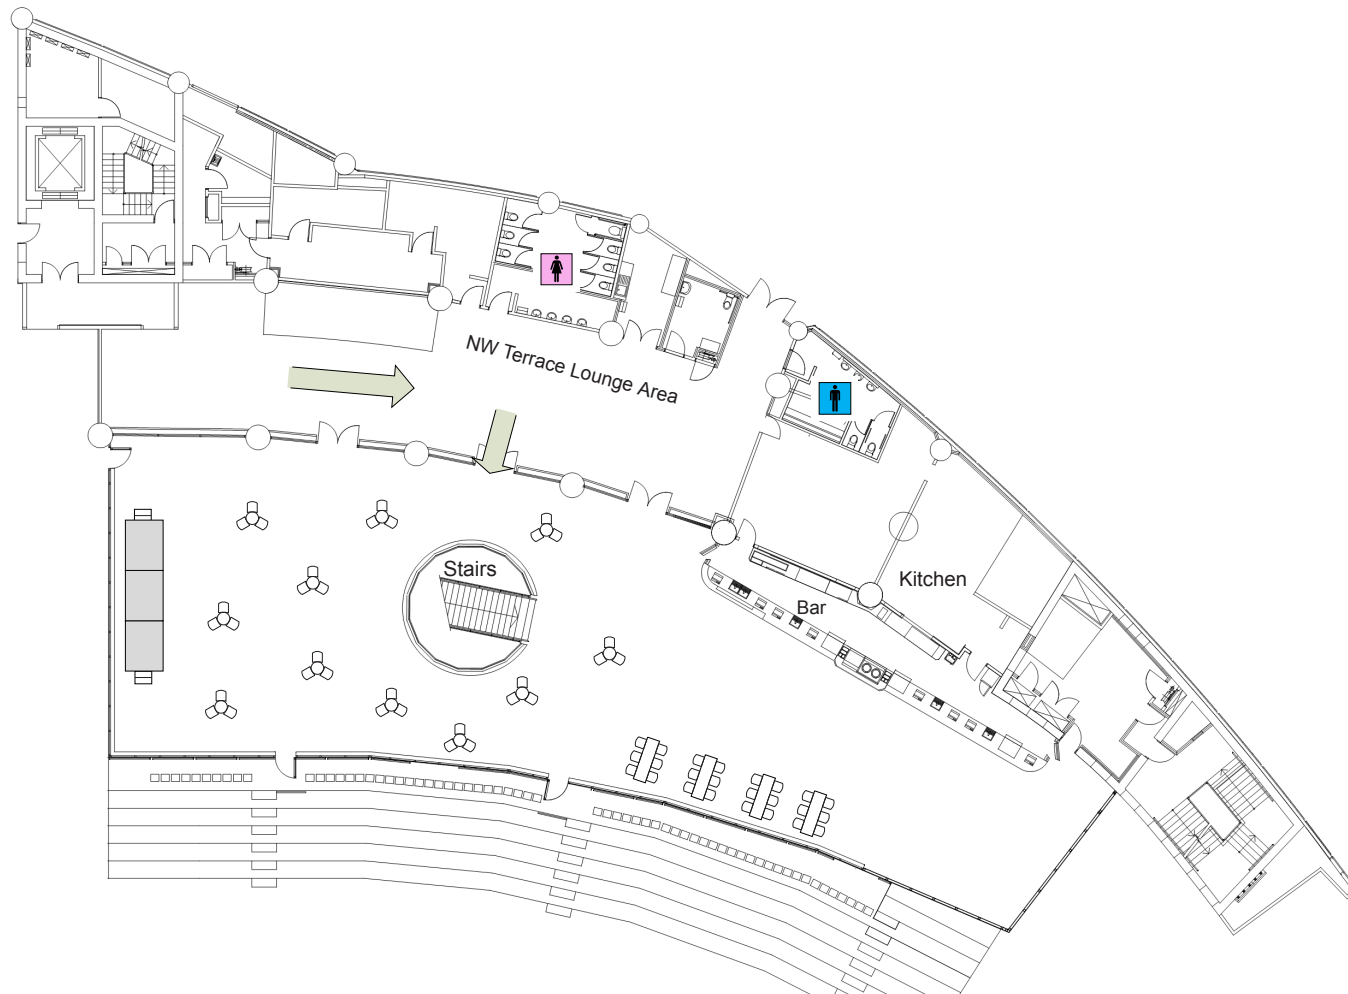

# The Deck (Terrace)

Level 2 West

Banquet 150pax

This room is replicated on the South West end of the Western Grandstand known as: The Gallery

# The Deck (Terrace)

Level 2 West

Cocktail 500pax

This room is replicated on the South West end of the Western Grandstand known as: The Gallery